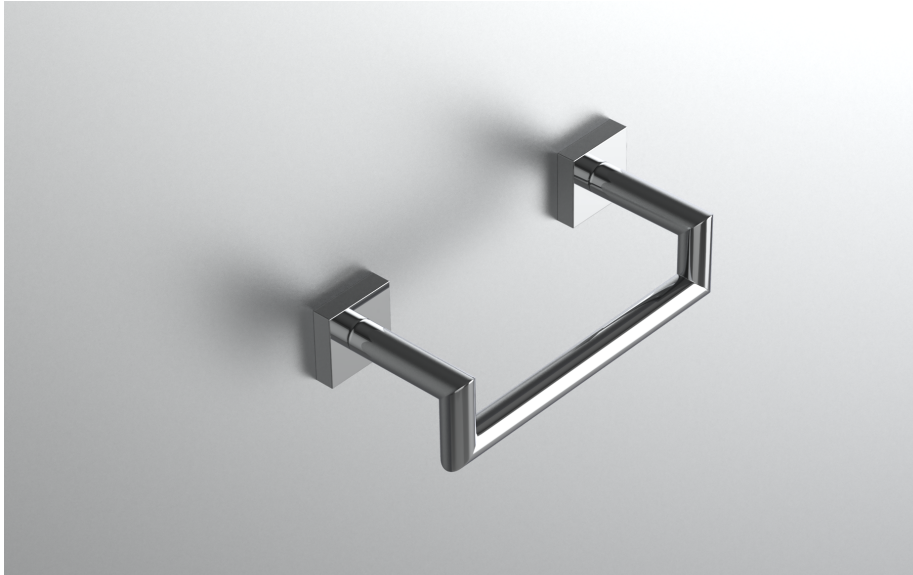

# neelnox

LET  
THERE  
BE **DESIGN.**

## FEATURES

- Premium 304 Grade Stainless Steel
- Solid Mount Construction
- Concealed Installation Hardware
- State of the art wall anchors included for installation on Dry wall or Tile

### TOWEL RING

Model	Product	Finishes Available
NAV-TWR3	Towel Ring	Multiple finishes available. Over 23 finishes to choose from.

FINISHES			
	Polished (-P)	Antique Copper (-ACOP)	Polished Gold (-PGLD)
	Brushed (-B)	Polished Brass (-PBRS)	Brushed Copper (-BCOP)
	Brushed Gold (-BGLD)	Matte White (-WHT)	Brushed Rose Gold (-BRGD)
	Matte Black (-BLK)	Brushed Modern Bronze (-BMBRZ)	Brushed Black (-BRBLK)
	Oil Rubbed Bronze (-ORB)	Glossy White (-GWHT)	Polished Black (-PBLK)
	Brushed Brass (-BBRS)	Polished Rose Gold (-PRGD)	Antique Nickel (-ANKL)
	Brushed Bronze (-BBRZ)	Unlacquered Brass (-UBRS)	Black Nickel (-NKBL)
	Antique Brass (-ABRS)	Polished Nickel (-PNKL)	